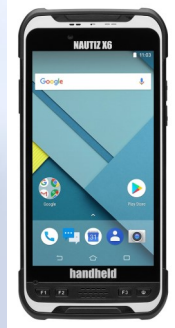

Bar|Scan® Bar Code Hardware

Bar|Scan® Price List

Recommended as Companion to Your Device for Everyday Inventory Use

Connect the Zebra CS6080 companion scanner to your smartphone or tablet via Bluetooth® to improve the inventory process by allowing 2 handed operation. As a cordless companion scanner, the CS60 is small enough to tuck in a pocket or wear on a lanyard.

CS6080-SR40004VZW, SR cordless 2D scanner, black..... \$539.33
CR6080-SC100F4WW, USB Single Slot Charger Cradle with USB cord..... . 379.88

Recommended for Everyday Inventory Use

The handheld Nautiz X6 is a small and light rugged handheld. It uses the Android OS with integrated Wireless LAN (Wi-Fi) and 2D bar code capture. It uses the latest version of Bar|Scan, including downloadable prompt configuration files and up to 30,000 existing assets. It connects via Wi-Fi to synchronize to your Bar|Scan database.

NX6V2-RF1-A00, includes USB Cord for communication and charging..... \$999.00

Recommended for Enterprise User

The Zebra EC50 is a small and light rugged handheld. It uses the Android OS with integrated Wireless LAN (Wi-Fi) and 2D bar code capture. It uses the latest version of Bar|Scan, including downloadable prompt configuration files and up to 30,000 existing assets. It connects via Wi-Fi to synchronize to your Bar|Scan database.

EC500K-01B242-NA, Wi-Fi, 2D SE410 engine, 4GB RAM/64GB Flash \$1,618.23
CRD-EC5X-1SCU-01 USB Single Slot Charger/Cradle with cable..... .335.49

Recommended for Warehouse or Industrial Inventory Use

The Zebra MC3300 is designed to withstand everyday use. The handheld operate efficiently in hot and cold conditions. The MC3300 uses Android OS and has fast 802.11n integrated Wi-Fi connectivity. It run the latest version of Bar|Scan Mobile.